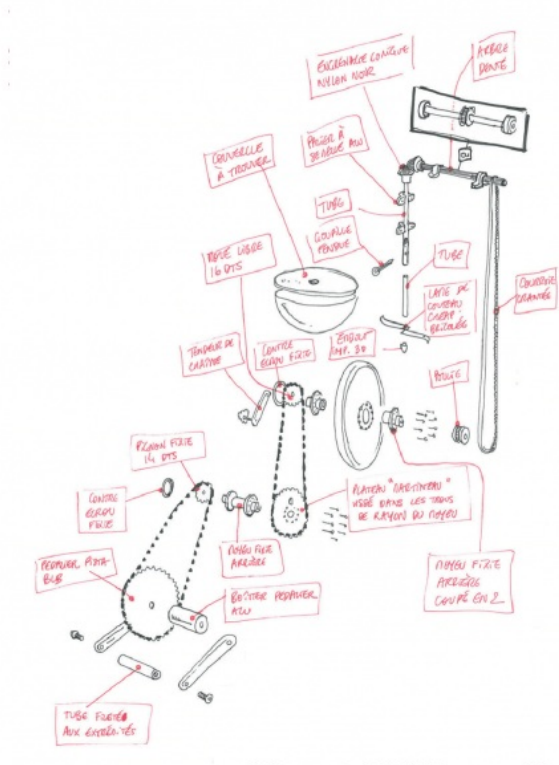

Fichier:Robot M canique nergie musculaire Capture d e cran 2017-12-04 a 14.43.45.png

 Fichier téléversé avec MsUpload on Spécial:AjouterDonnées/Tutoriel/Robot_Mécanique_à_énergie_musculaire

File history

Click on a date/time to view the file as it appeared at that time.

	Date/Time	Thumbnail	Dimensions	User	Comment
current	08:48, 4 December 2017		1,032 × 1,378 (779 KB)	Biceps Cultivatus (talk contribs)	Fichier téléversé avec MsUpload on Spécial:AjouterDonnées/Tutoriel/Robot_Mécanique_à_énergie_musculaire

Metadata

This file contains additional information, probably added from the digital camera or scanner used to create or digitize it. If the file has been modified from its original state, some details may not fully reflect the modified file.

Image width	1,032 px
Image height	1,378 px
Horizontal resolution	56.69 dpc
Vertical resolution	56.69 dpc