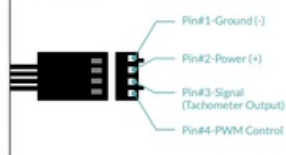

Fichier:VMC double flux fan p12max.png

P12 Max

High Performance 120 mm PWM Fan

General Specifications

Dimensions	120 (L) x 120 (W) x 25 (H) mm
Net Weight	184 g
Warranty	6 Years

Fan Specifications

Fan Speed	200-3300 rpm 0 rpm below 5% PWM
Airflow	81.04 cfm 137.69 m ³ /h
Static Pressure	4.35 mm H ₂ O
Noise Level	0.6 Sone
Operating Ambient Temperature	0-40 °C
MTTF	> 500,000 Hours
RPM-Control	Pulse Width Modulation - PWM
Fan Bearing	Dual Ball Bearing
Typical Voltage	12 V DC
Start Up Voltage	3.9 V
Current	0.29 A
Cable Length	400 mm
Connector	4-Pin Connector

Shipping Information

Box Dimensions	125 (L) x 127 (W) x 30 (H) mm
Gross Weight	214 g
SKU	ACFAN00280A
EAN	4895213704076
UPC	840033401883
Box Content	P12 Max x 1 Mounting Screws x 4
